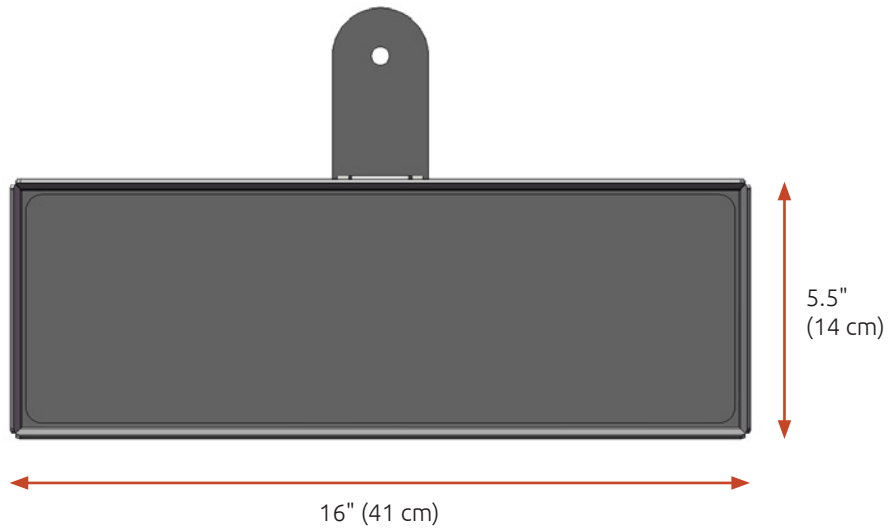

Mounts conveniently under the monitor

Need a custom solution? Contact your ICW Rep for more information.

Service Tray

Shown on both the Double Elite and Inverted Ultra 180 Arms

- Mounts to any ICW arm that has our **NEW** Ultra Flip Up Keyboard Tray
- 16" by 5½" tray holds medications and other small, important items
- Conveniently flips up and stows completely under the monitor
- Smooth, cleanable surface that can be removed and reapplied

Horizontal Swivel

180°

Tray Tilt

90°

- Load capacity:** 18 lbs (8.2 kg)
- Size:** 16" x 5.5" (48.9 cm x 24.3 cm)
- Lip depth:** .25" (.6 cm)
- Tray swivel:** 180°
- Stows:** Completely under monitor

Select a color

Specify one of our durable powder coating finishes with your order:

Gloss White (MW), Writable Black (WB), A-dec Tan (T), Pelton Putty (P), and Quartz Gray (QG)

Range of Motion and Dimension Drawings

Compact stowage
service tray flips up
and stows completely
under the monitor