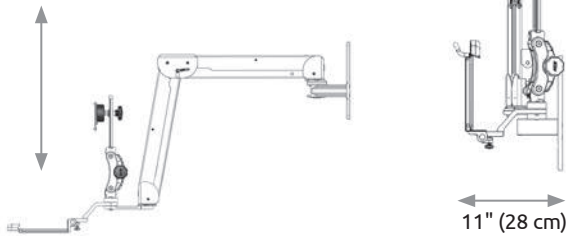

### **Specifications**

<b>Load capacity</b>	28 lbs (12.7 kg) Monitor only 22 lbs (9.9 kg) Monitor and keyboard
<b>Vertical adjust range</b>	42" (107 cm)
<b>Maximum reach</b>	53" (135 cm) Monitor only 68" (173 cm) Monitor and Flip Up Tray 74" (188 cm) Monitor and Keyboard Ultra Slide
<b>Stowed depth</b>	11" (28 cm)
<b>Horizontal rotation</b>	180° at wall
<b>Screen swivel</b>	360°
<b>Screen tilt</b>	50°
<b>VESA interface</b>	75 mm and 100 mm

# Range of Motion and Dimension Drawings

## INDUSTRY-LEADING HORIZONTAL REACH

**True sit-stand workstation**  
42" (107 cm)  
height adjustment

**Stowable**  
All models stow  
tightly against  
the wall