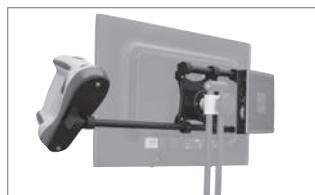

Available Scanner and Mini-PC Mounting Options

Behind-the-MONITOR scanner mount with or without Mini-PC mount