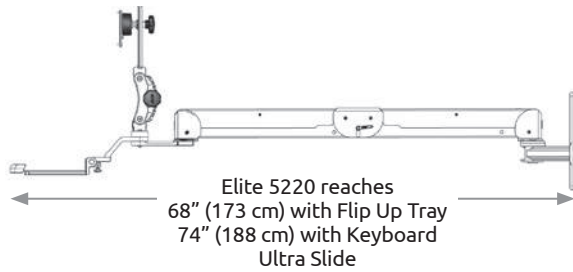

### **Specifications**

<b>Load capacity</b>	28 lbs (12.7 kg) Monitor only 22 lbs (9.9 kg) Monitor and keyboard
<b>Vertical adjust range</b>	42" (107 cm)
<b>Maximum reach</b>	53" (135 cm) Monitor only 68" (173 cm) Monitor and Flip Up Tray 74" (188 cm) Monitor and Keyboard Ultra Slide
<b>Stowed depth</b>	11" (28 cm)
<b>Horizontal rotation</b>	180° at wall
<b>Screen swivel</b>	360°
<b>Screen tilt</b>	50°
<b>VESA interface</b>	75 mm and 100 mm

# Range of Motion and Dimension Drawings

## INDUSTRY-LEADING HORIZONTAL REACH

**True sit-stand workstation**  
42" (107 cm)  
height adjustment

**Stowable**  
All models stow  
tightly against  
the wall