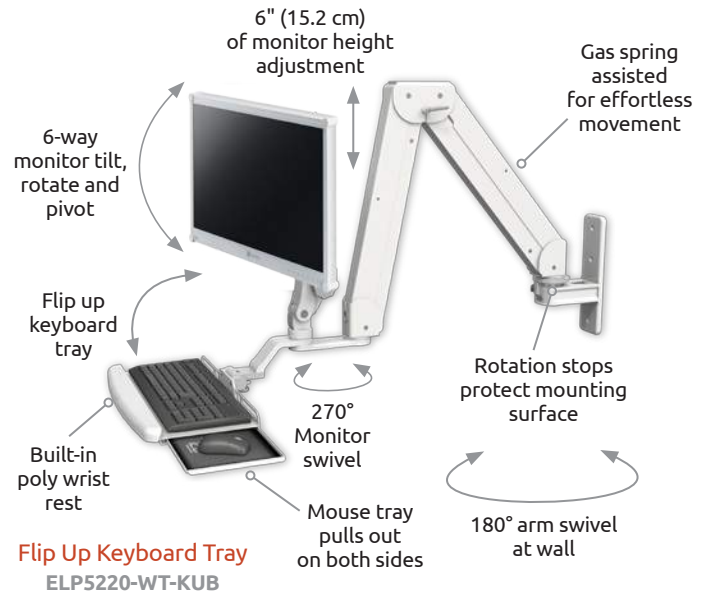

### **Industry-leading reach of up to 74" (188 cm)**

- **ERGONOMIC.** Provides effortless movement and is fully adjustable at each joint for maximum ergonomic comfort. Rotates 180° at the wall mount.
- **HYGIENIC.** Durable, easy-to-clean finish withstands harsh chemicals. Built with smooth aircraft-grade aluminum that doesn't allow microorganisms to hide. Concealed cables allow for thorough disinfection.
- **VERSATILE.** Suitable for a monitor only, monitor and keyboard, and other devices. Can be mounted on a desk, pole, wall or wall track.
- **POPULAR** in healthcare environments and manufacturing/ industrial settings where long reach is needed. Excels in a wide variety of applications.

### **Specifications**

<b>Load capacity</b>	28 lbs (12.7 kg) Monitor only 22 lbs (9.9 kg) Monitor and keyboard
<b>Vertical adjust range</b>	42" (107 cm)
<b>Maximum reach</b>	53" (135 cm) Monitor only 68" (173 cm) Monitor and Flip Up Tray 74" (188 cm) Monitor and Keyboard Ultra Slide
<b>Stowed depth</b>	11" (28 cm)
<b>Horizontal rotation</b>	180° at wall
<b>Screen swivel</b>	360°
<b>Screen tilt</b>	50°
<b>VESA interface</b>	75 mm and 100 mm

## INDUSTRY-LEADING HORIZONTAL REACH

**True sit-stand workstation**  
42" (107 cm)  
height adjustment

**Stowable**  
All models stow  
tightly against  
the wall

### NEW Keyboard Ultra Slide ELP5220-WT-KUS

- Provides workspace for charting, scanning, holding meds
- Flips up and stows under monitor
- Mouse tray pulls out on both left and right sides
- Accommodates most standard keyboards