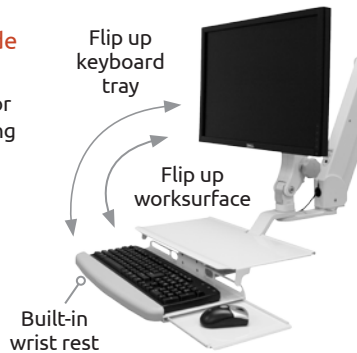

### **Specifications**

<b>Load capacity</b>	28 lbs (12.7 kg) Monitor only 22 lbs (9.9 kg) Monitor and keyboard
<b>Vertical adjust range</b>	42" (107 cm)
<b>Maximum reach</b>	53" (135 cm) Monitor only 68" (173 cm) Monitor and Flip Up Tray 74" (188 cm) Monitor and Keyboard Ultra Slide
<b>Stowed depth</b>	11" (28 cm)
<b>Horizontal rotation</b>	180° at wall
<b>Screen swivel</b>	360°
<b>Screen tilt</b>	50°
<b>VESA interface</b>	75 mm and 100 mm

# Range of Motion and Dimension Drawings

## INDUSTRY-LEADING HORIZONTAL REACH

**True sit-stand workstation**  
42" (107 cm)  
height adjustment

**Stowable**  
All models stow  
tightly against  
the wall

### NEW Keyboard Ultra Slide ELP5220-WT-KUS

- Provides workspace for charting, scanning, holding meds
- Flips up and stows under monitor
- Mouse tray pulls out on both left and right sides
- Accommodates most standard keyboards