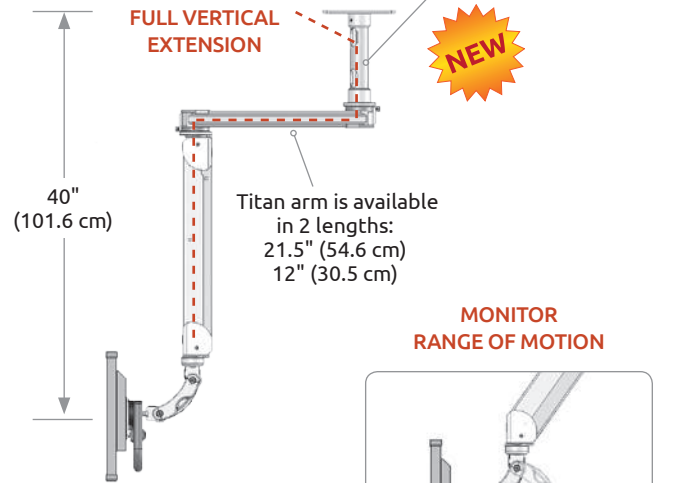

T2EQ-C8X5

Exceptional range of motion. Precise positioning.

NEW easy to install cable management system.

- Industry-leading range of motion of the arm and monitor.
- With multiple pivot points, this arm enables vertical and horizontal adjustments along with 360° of rotation.
- The Titan Elite allows a monitor to be securely mounted from the ceiling or headwall shelf, pulled down when needed, then stowed up and out of the way.

NOW EASY TO WIRE
Does not require
disassembly.

Wires run through
the joints.

Specifications

Load capacity	28 lbs (12.7 kg)
Lift distance	21" (53.3 cm)
Maximum reach	42" (106.7 cm)
Arm swivel at mount	360°
Screen swivel	360°
Screen tilt	50°
VESA interface	75mm and 100mm

Ceiling extension pipes available in lengths of 5", 12", 24", and 36"

Australian and New Zealand Distributor

1300 141 142
sales@debetrek.com.au

debetrek

Range of
Motion Video

Range of Motion and Dimension Drawings

MONITOR RANGE OF MOTION