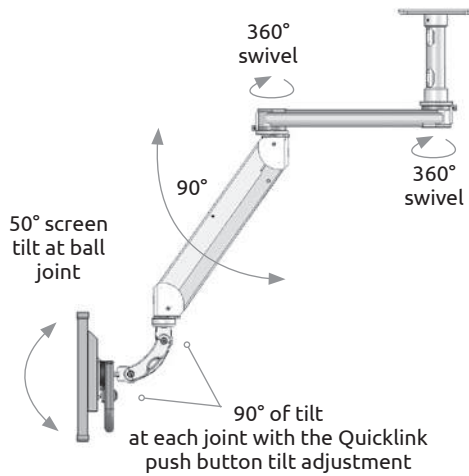

T2EQ-C8X5

Exceptional range of motion. Precise positioning.

NEW easy to install cable management system.

- Industry-leading range of motion of the arm and monitor.
- With multiple pivot points, this arm enables vertical and horizontal adjustments along with 360° of rotation.
- The Titan Elite allows a monitor to be securely mounted from the ceiling or headwall shelf, pulled down when needed, then stowed up and out of the way.

NOW EASY TO WIRE
Does not require
disassembly.

Wires run through
the joints.

Specifications

Load capacity	28 lbs (12.7 kg)
Lift distance	21" (53.3 cm)
Maximum reach	42" (106.7 cm)
Arm swivel at mount	360°
Screen swivel	360°
Screen tilt	50°
VESA interface	75mm and 100mm

Ceiling extension pipes available in lengths of 5", 12", 24", and 36"

Australian and New Zealand Distributor

1300 141 142
sales@debetrek.com.au

debetrek

Range of
Motion Video

Range of Motion and Dimension Drawings

MONITOR RANGE OF MOTION