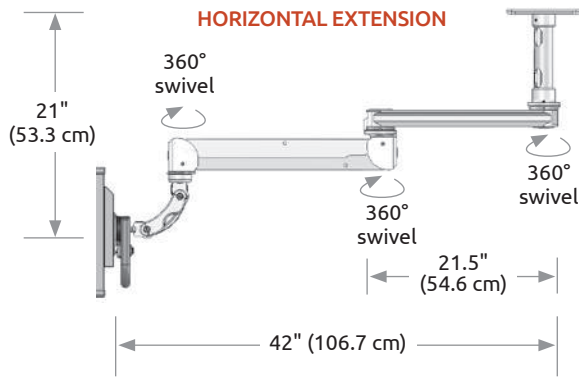

T2EQ-C8X5

Exceptional range of motion. Precise positioning.

NEW easy to install cable management system.

- Industry-leading range of motion of the arm and monitor.
- With multiple pivot points, this arm enables vertical and horizontal adjustments along with 360° of rotation.
- The Titan Elite allows a monitor to be securely mounted from the ceiling or headwall shelf, pulled down when needed, then stowed up and out of the way.

NOW EASY TO WIRE
Does not require
disassembly.

Wires run through
the joints.

Specifications

Load capacity	28 lbs (12.7 kg)
Lift distance	21" (53.3 cm)
Maximum reach	42" (106.7 cm)
Arm swivel at mount	360°
Screen swivel	360°
Screen tilt	50°
VESA interface	75mm and 100mm

Ceiling extension pipes available in lengths of 5", 12", 24", and 36"

Australian and New Zealand Distributor

1300 141 142
sales@debetrek.com.au

debetrek

Range of
Motion Video

Range of Motion and Dimension Drawings